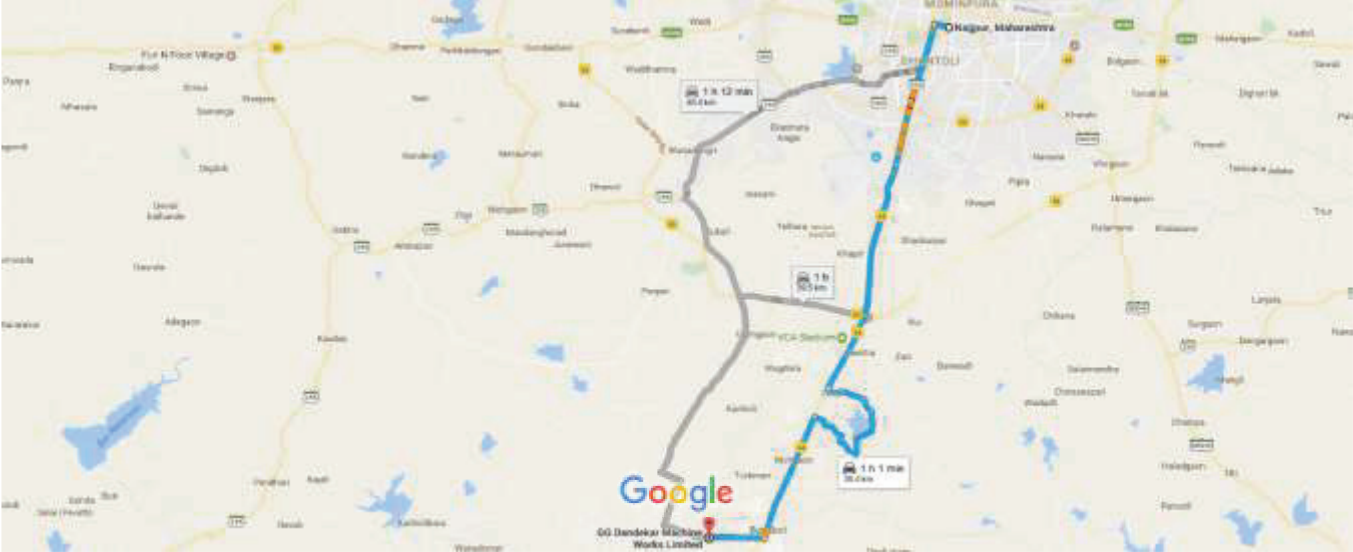

# Location Map for G. G. Dandekar Machine Works Limited

via Aurangabad - Nagpur Rd/Chandrapur - Nagpur Rd/Mancherial - Chandrapur - Nagpur Rd

36.4 km

via Aurangabad - Nagpur Rd/Chandrapur - Nagpur Rd/Mancherial - Chandrapur - Nagpur Rd and NH53

39.5 km

via Hingna Rd

40.4 km